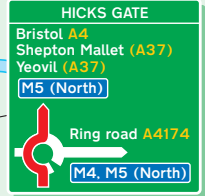

Public Transport

By Rail, Bristol Temple Meads Station.
 Approximately 15 minutes by taxi.
 For information on train operators and times
 phone National Rail Enquiries on
 0845 748 4950
www.nationalrail.co.uk

By Air, Bristol Airport.
 Approximately 30 minutes by road.
www.bristolairport.co.uk

On Arrival.
 Visitors are requested to report immediately to
 reception. Car parking is available adjacent to
 reception.