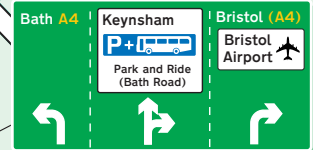

Public Transport

By Rail, Bristol Temple Meads Station.
 Approximately 15 minutes by taxi.
 For information on train operators and times
 phone National Rail Enquiries on
 0845 748 4950
www.nationalrail.co.uk

By Air, Bristol Airport.
 Approximately 30 minutes by road.
www.bristolairport.co.uk

On Arrival.
 Visitors are requested to report immediately to
 reception. Car parking is available adjacent to
 reception.