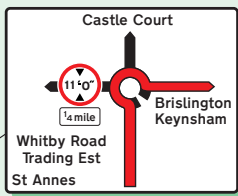

Public Transport

By Rail, Bristol Temple Meads Station.
 Approximately 15 minutes by taxi.
 For information on train operators and times
 phone National Rail Enquiries on
 0845 748 4950
www.nationalrail.co.uk

By Air, Bristol Airport.
 Approximately 30 minutes by road.
www.bristolairport.co.uk

On Arrival.
 Visitors are requested to report immediately to
 reception. Car parking is available adjacent to
 reception.