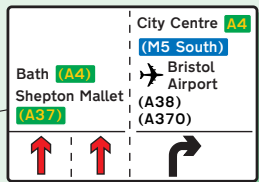

Public Transport

By Rail, Bristol Temple Meads Station.
 Approximately 15 minutes by taxi.
 For information on train operators and times
 phone National Rail Enquiries on
 0845 748 4950
www.nationalrail.co.uk

By Air, Bristol Airport.
 Approximately 30 minutes by road.
www.bristolairport.co.uk

On Arrival.
 Visitors are requested to report immediately to
 reception. Car parking is available adjacent to
 reception.